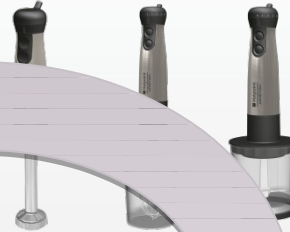

COMPACT BOX

Family
Line MH

Easy
to use

Hand Blender (batidora de mano)

Basic Kettle

- 700W
- Stainless steel made
- blend
- Detachable
- Beaker

Standard 3 in 1

- 700W power
- Mini Chopper and
- Detachable