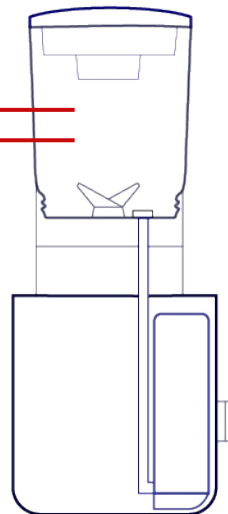

HD LINE

Steam Blender

 Hotpoint

Family
Line MH

Electronic
Display

Healthy

Energy
Saver

Steam Blender

Sin VAPOR

Zumos

Pica hielo

Hace batidos con frutas y hortalizas frescas.

FUNCION

Family
Line MH

Electronic
Display

Healthy